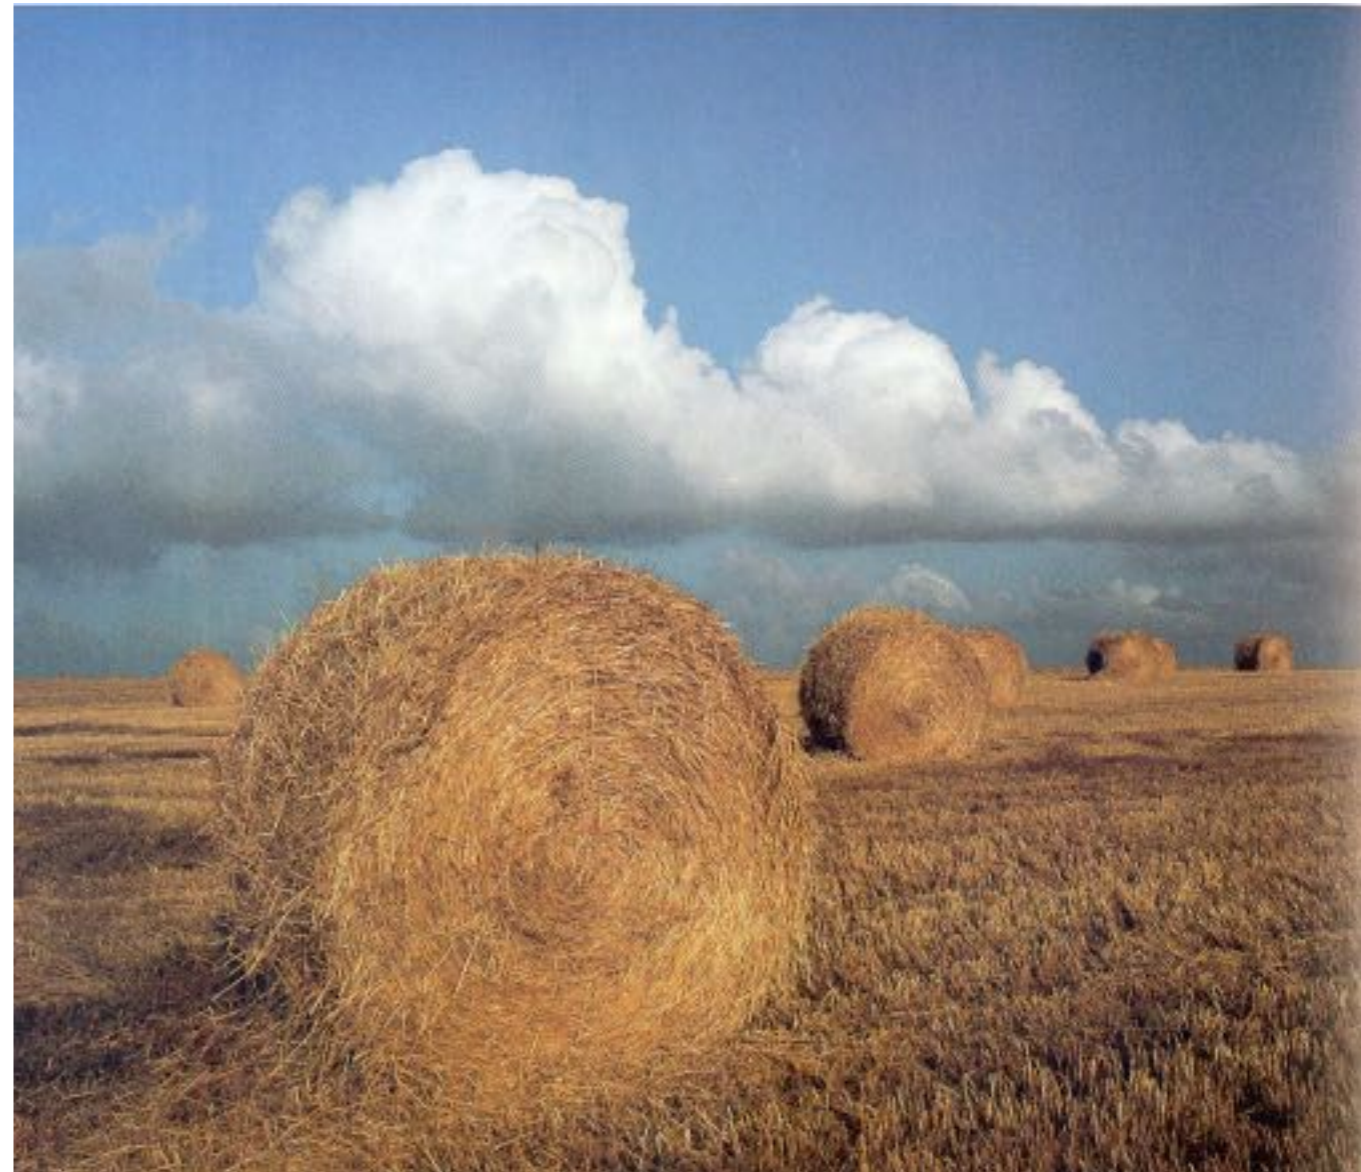

Landscape Photography

Mike Morrish

A Breughel snow scene below my house

Don McCullin *Open Skies* 1989

Loch Druidibeg and St Kilda on the horizon

Colin Baxter 'Scotland – *The Nature of the Land* 1987

Mount McKinley and Wonder Lake

Ansel Adams '*Classic Images*' 1985
(photograph taken 1947)

Near Stonehenge, Wiltshire

Charlie Waite '*Landscape in Britain*' 1984

Rotting car, Cliffe Lagoon

Fay Godwin '*Land*' 1989

Coastline on Straits of Hormuz, Oman

What aspect of landscape photography do each of these image suggest to you?

Oilseed rape field, Caxton, Cambridgeshire

What aspect of landscape photography do each of these image suggest to you?

Phobjikha Valley, Bhutan